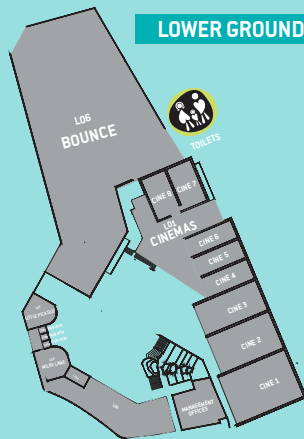

Supermarkets & Groceries

- Checkers • U15
- Checkers Liquor • U18
- Gorimas • U
- Pick n Pay • U73
- Pick n Pay Liquor • U72
- Woolworths • U01

Technology

- Abban • U29
- Cell C • U69
- Gadget Geeks • U17
- MTN • U79
- Huawei • U91
- Soundtech • U78
- Telkom • U76
- VIP Gadgets & Cellular • U12
- Vodaom • U65a
- V-Cell Clinic • U75a

Tobacco & Vape

- iVape • U137

- Green Zone**
- Blue Zone**
- Red Zone**
- Orange Zone**
- Walking Path**
- Toilets**

UPPER GROUND

LOWER GROUND

FIND US AT
 Corner of Flanders Drive & Tacoma Drive,
 Mount Edgecombe, +27 (0) 31 001 0160